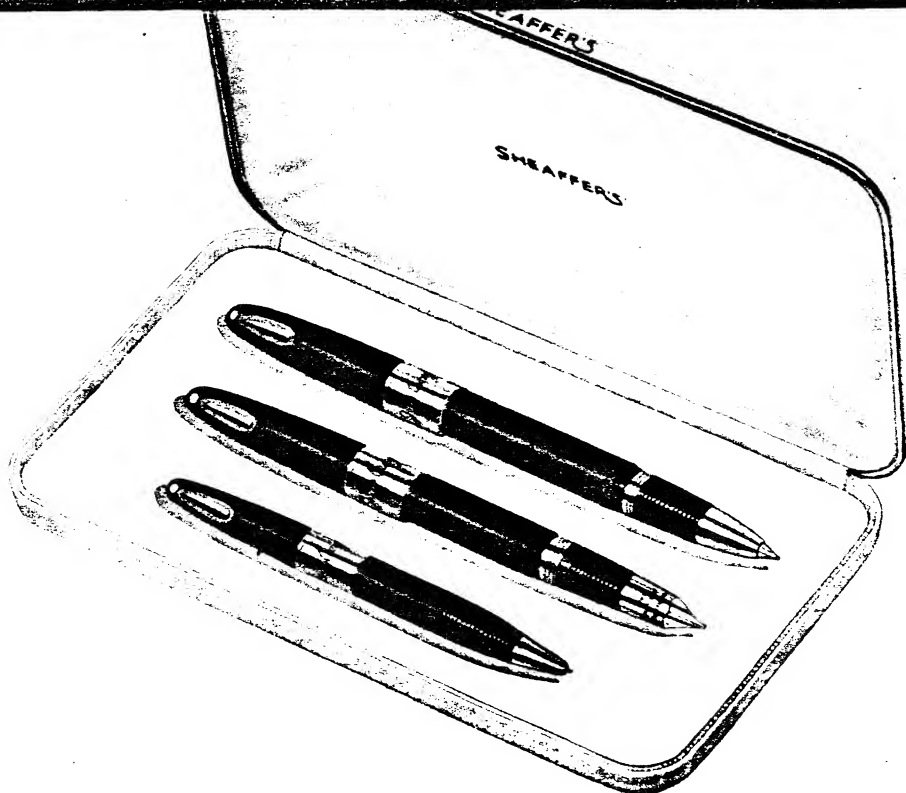

TUCKAWAY "TRIUMPH"

for your AUTOGRAPH

The same distinctive styling, the same luxurious beauty, the same everlasting pride and satisfaction in a model expressly designed for women. Shorter, slimmer, made to fit the feminine hand, Tuckaway also fits purse or pocket perfectly. "Fast-On" clip eliminates danger of tearing fabrics. Intimately personalized with her signature, here is a gift to delight any woman. **TOUCHDOWN** filler—Black only. Pen, $20.00; Pencil, $15.00; Stratowriter Ballpoint, $15.00. **Complete Threesome** in satin-lined case, $50.00; plus fed. tax.

Pen and Pencil Ensemble, $35.00; plus fed. tax

Individual pieces may be bought separately and will be suitably gift-boxed. Two-piece ensembles also available handsomely gift-boxed.